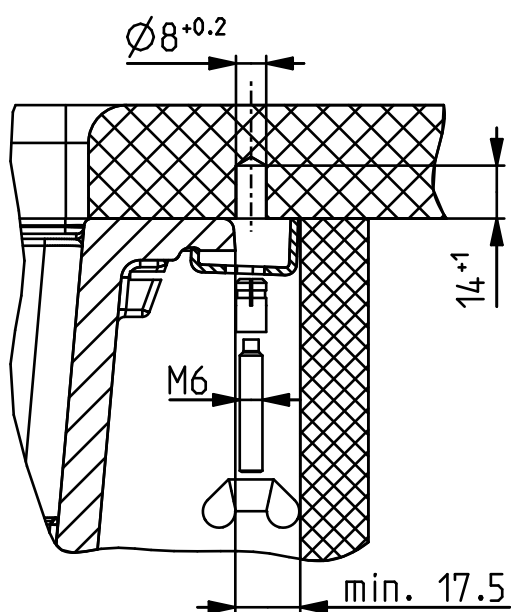

Use of accessories 1135533 (not included)
 Uporaba pribora 1135533 (ni priložen)

Cut-out 502x402-R16 G-U

Scale: 1:5

Format: A4

14.12.2021

1140000_02

ALVEUS

Subject to modifications. Latest version is on the internet.